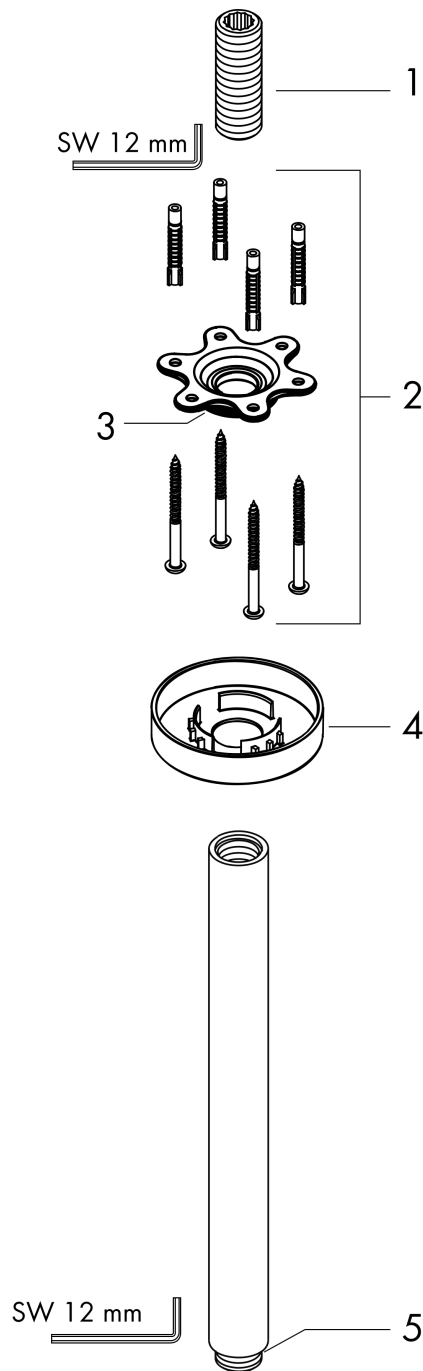

Ceiling connector S 30 cm

Surfaces: **Brushed Bronze** Article Number: **27389140**

Description

product features

- length: 300 mm
- shaft \varnothing : 27 mm
- installation type: exposed installation
- material: brass
- connection thread G $\frac{1}{2}$
- connection dimension DN15

Design awards

Product image

Scale drawing

Ceiling connector S 30 cm
 Surfaces: **Brushed Bronze**

Article Number: **27389140**

Exploded Drawing

Year of production: >12/20

Ceiling connector S 30 cm

Surfaces: **Brushed Bronze**

Article Number: **27389140**

Spare part list

Year of production: >12/20

Pos.	Description	Article Number	Price	PU
1	connecting thread	95188000	-	1
2	mounting kit	95208000	-	1
3	O-ring 34x2	98383000	-	1
4	escutcheon Ø 80 mm	92122340	-	1
5	O-ring 16x2	98133000	-	1