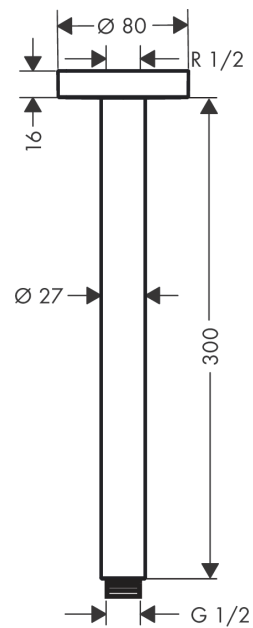

Ceiling connector S 30 cm

Surfaces: **Brushed Bronze** Article Number: **27389140**

Description

product features

- length: 300 mm
- shaft \varnothing : 27 mm
- installation type: exposed installation
- material: brass
- connection thread G $\frac{1}{2}$
- connection dimension DN15

Design awards

Product image

Scale drawing

Ceiling connector S 30 cm
 Surfaces: **Brushed Bronze**

Article Number: **27389140**

Exploded Drawing

Year of production: >12/20

Ceiling connector S 30 cm

Surfaces: **Brushed Bronze**

Article Number: **27389140**

Spare part list

Year of production: >12/20

Pos.	Description	Article Number	Price	PU
1	connecting thread	95188000	-	1
2	mounting kit	95208000	-	1
3	O-ring 34x2	98383000	-	1
4	escutcheon Ø 80 mm	92122340	-	1
5	O-ring 16x2	98133000	-	1